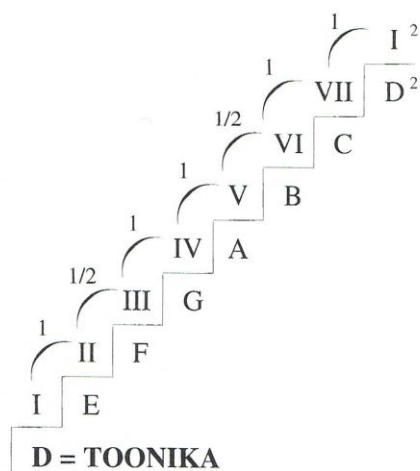

LOOMULIK d - MOLL

Musical notation for Loomulik d-Moll, showing the scale in treble and bass clefs. Fingerings are indicated above the notes.

Treble clef notes: I, II, III, IV, V, VI, VII, I², t, t

Bass clef notes: I, II, III, IV, V, VI, VII, I, t, t

HARMOONILINE d - MOLL

Musical notation for Harmoniline d-Moll, showing the scale in treble clef. Fingerings are indicated above the notes.

Treble clef notes: I, II, III, IV, V, VI, #VII, I², t, s, D, t

Fingerings: t, s, D, t

MELOODILINE d - MOLL

Musical notation for Meloodiline d-Moll, showing the scale in treble clef. Fingerings are indicated above the notes.

Treble clef notes: I, II, III, IV, V, #VI, #VII, I², I², ♭VII, ♭VI, V, IV, III, II, I